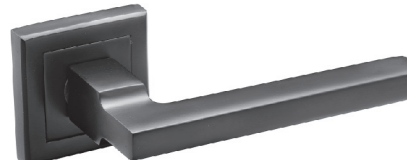

STRICTO A-67-30
COFFEE BLACK MOCHA

LIMPO A-65-30
COFFEE MOCHA

PLANO Q314
WELSH GOLD

NEW

RAY Q312
WELSH GOLD

NEW

LEGEND A123
ANTIQUE BRONZE

SWELL A110
ANTIQUE BRONZE