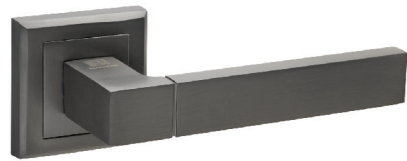

COMFORT

STRICTO A-67-30
ANTHRACITE

LIMPO A-65-30
ANTHRACITE

ROXANE Q702
BRUSHED CHROME

ROXANE Q706
BRUSHED CHROME

SLIM A128
CHROME-SATIN CHROME

BEND A182
MATTE BLACK

NEW