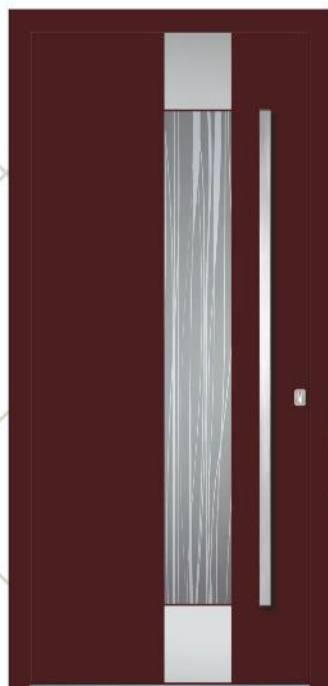

*Dieses Modell ist auch in PVC-Ausführung erhältlich
This model is available also as PVC panel*

Modell/ Model SCHAAN
Farbe RAL/ Ral colour **3004**
Verglasung/ Glass **KDP**
Applikationen/ Applications **POLIERT/ POLISHED**
Griff/ Handle **KPK 160h**
Rosette **RKP 50**