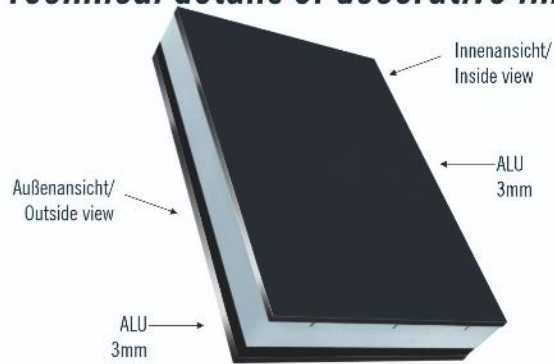

**Technische Daten von dekorativen Haustürfüllungen Elite, Elite⁺, Elite Various, Smart und Basic/
Technical details of decorative fillings Elite, Elite⁺, Elite Various, Smart and Basic**

**Beidseitig 3mm Aluminium/
Both sided AL 3mm**
Türfüllungsmaße/ Filling dimensions:
Standardgröße/ Basic: 850x2000mm
Sondergrößen/ Special: 900x2100mm,
1100x2200mm, 1250x2500mm