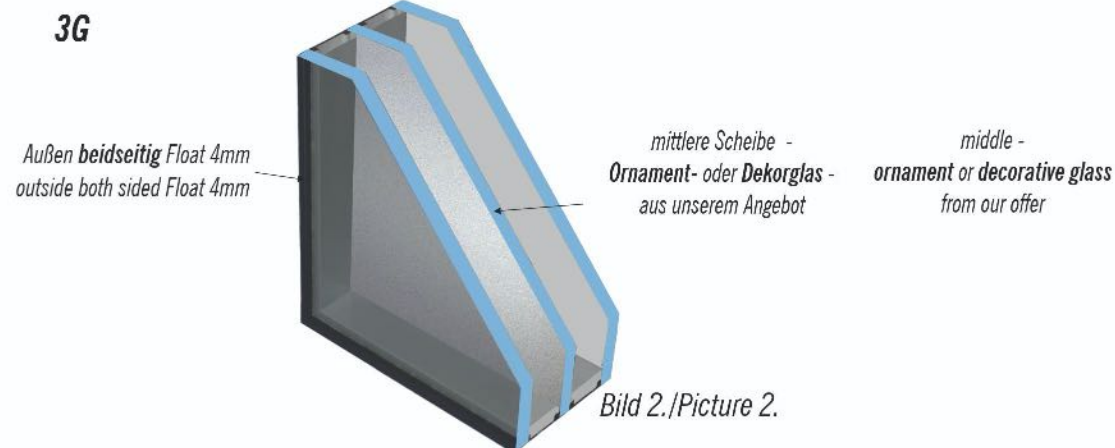

STANDARD PERFORMANCE TRIPLE-GLAZED GLASS -

outer glasses are both transparent float (Picture 2.) or outer glass is transparent float and inner is security glass - VSG 44.1 (Picture 3). Middle glass in both options is ornament or decorative.